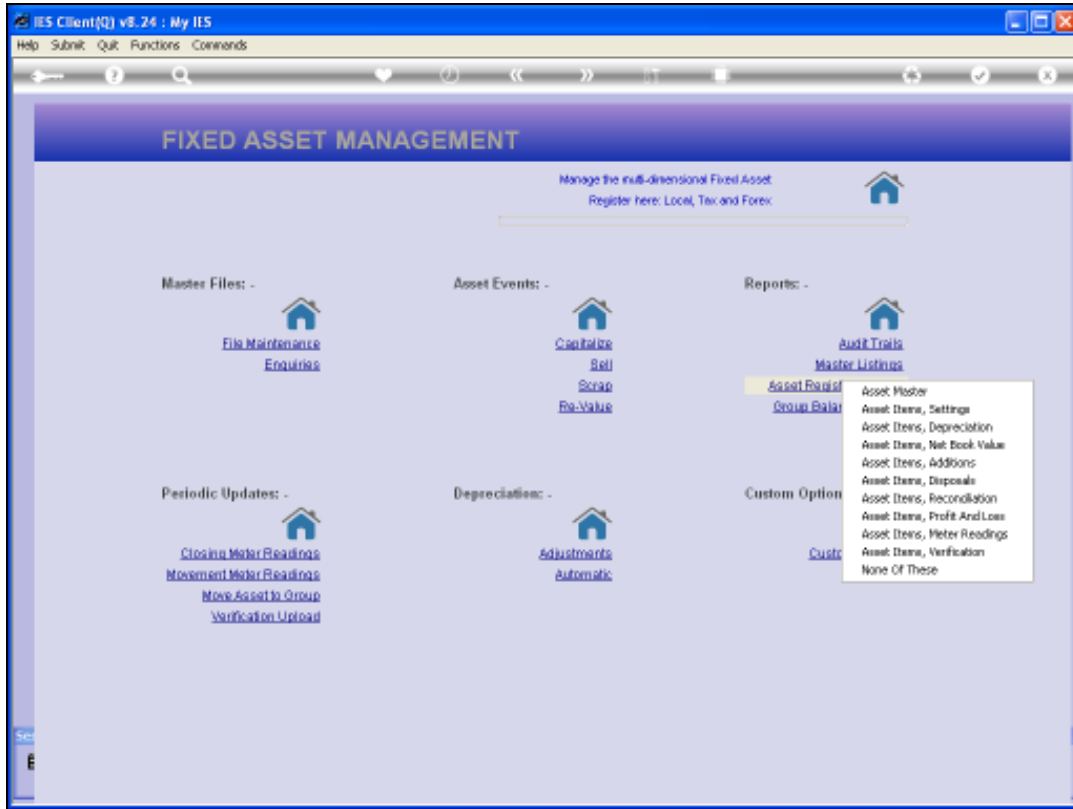

Slide 1

Slide notes: Among the Asset Register Listings, we have a single option that lists the Asset Master as opposed to the other Listings that list the Asset Items.

Slide 2
Slide notes:

Slide 3
Slide notes:

22 record(s) listed

Slide 5

Slide notes: So this Report shows the Asset Master rather than the Asset Items, as found in the Asset Groups. The Report is customizable though, so we can include other columns if we wish.