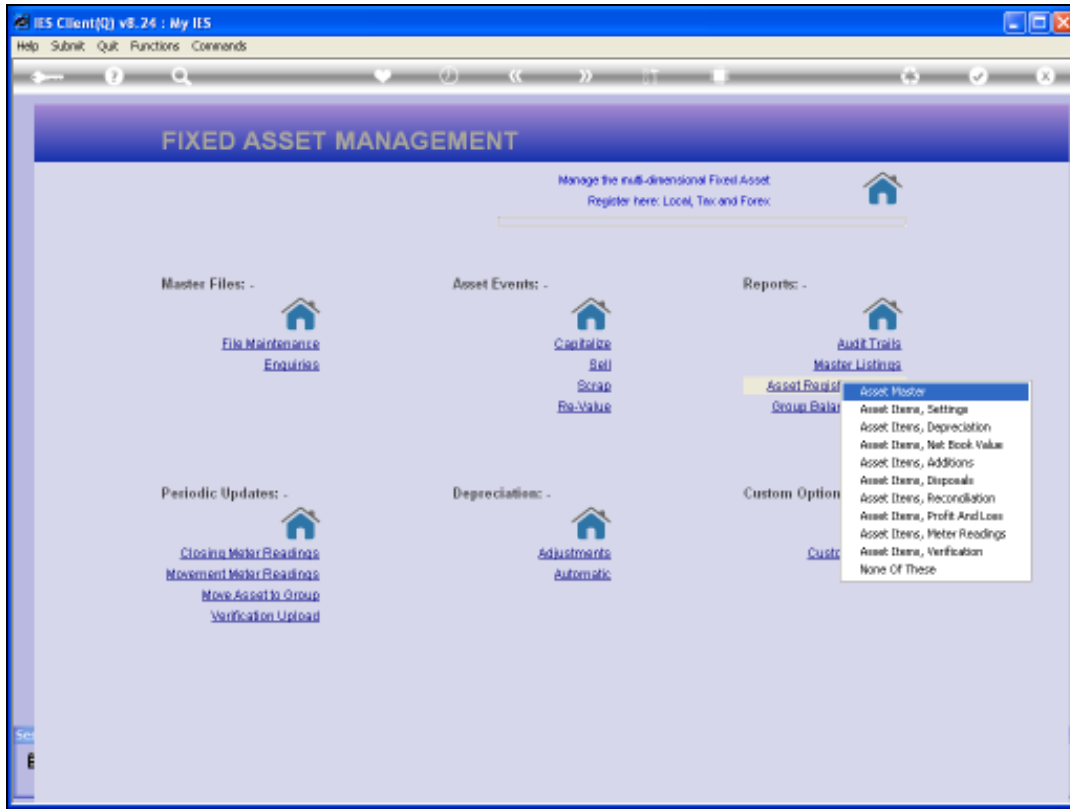

Slide 1

Slide notes: Among the Asset Register Listings, we have a single option that lists the Asset Master as opposed to the other Listings that list the Asset Items.

Slide 2
Slide notes:

Slide 3
Slide notes:

22 record(s) listed

Slide 5

Slide notes: So this Report shows the Asset Master rather than the Asset Items, as found in the Asset Groups. The Report is customizable though, so we can include other columns if we wish.