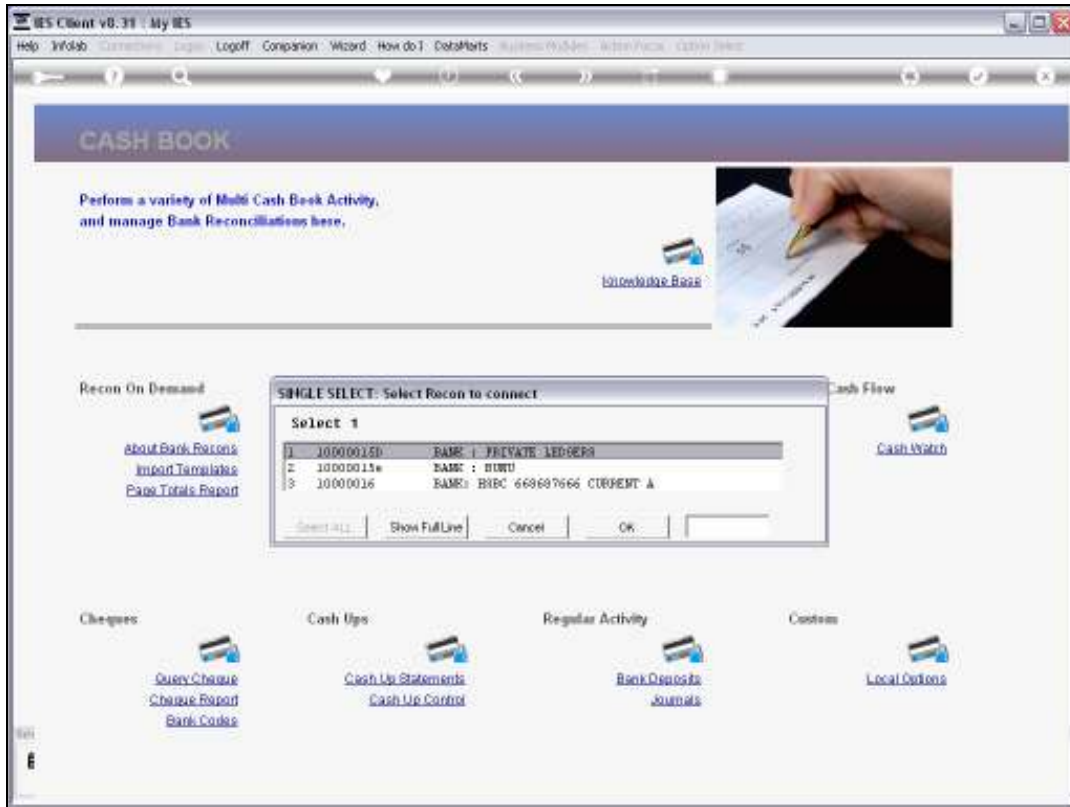

Slide 1

Slide notes: Immediately after creating a new Recon Master, and before using it, we may still link GL Accounts and change the 1st Recon Period.

Slide 2

Slide notes:

Slide 3

Slide notes:

Slide 4  
Slide notes: