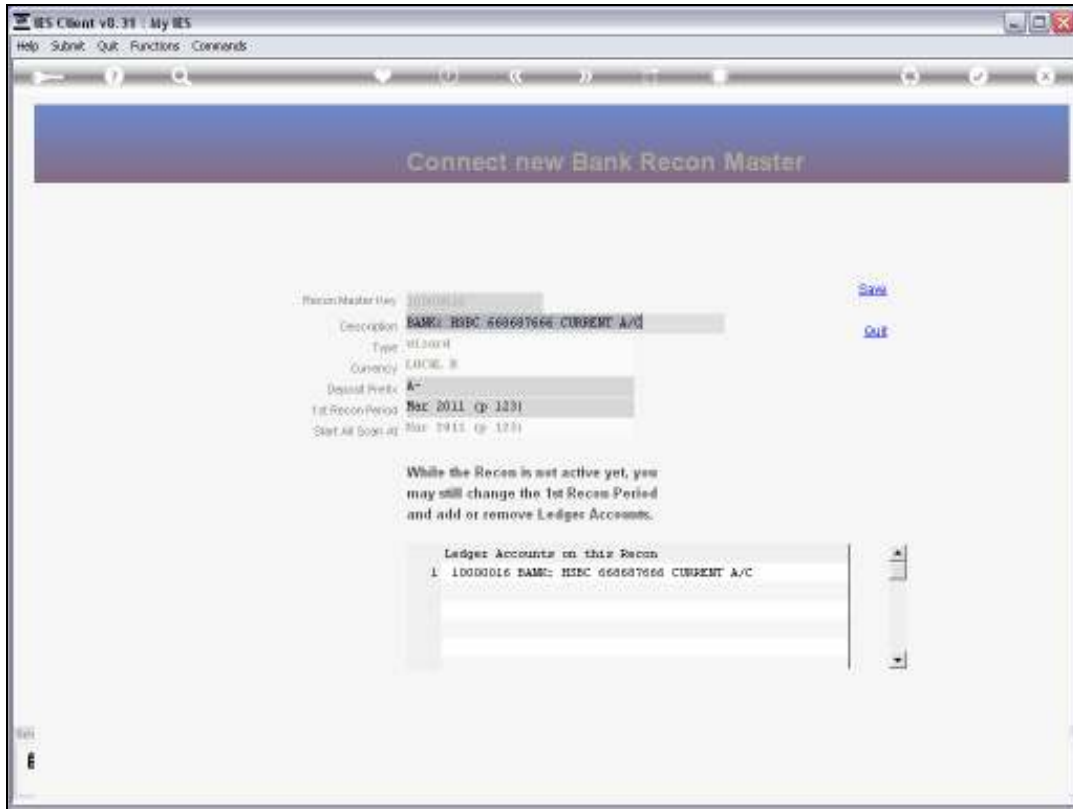

Slide 1

Slide notes: Immediately after creating a new Recon Master, and before using it, we may still link GL Accounts and change the 1st Recon Period.

Slide 2

Slide notes:

Slide 3

Slide notes:

Slide 4  
Slide notes: