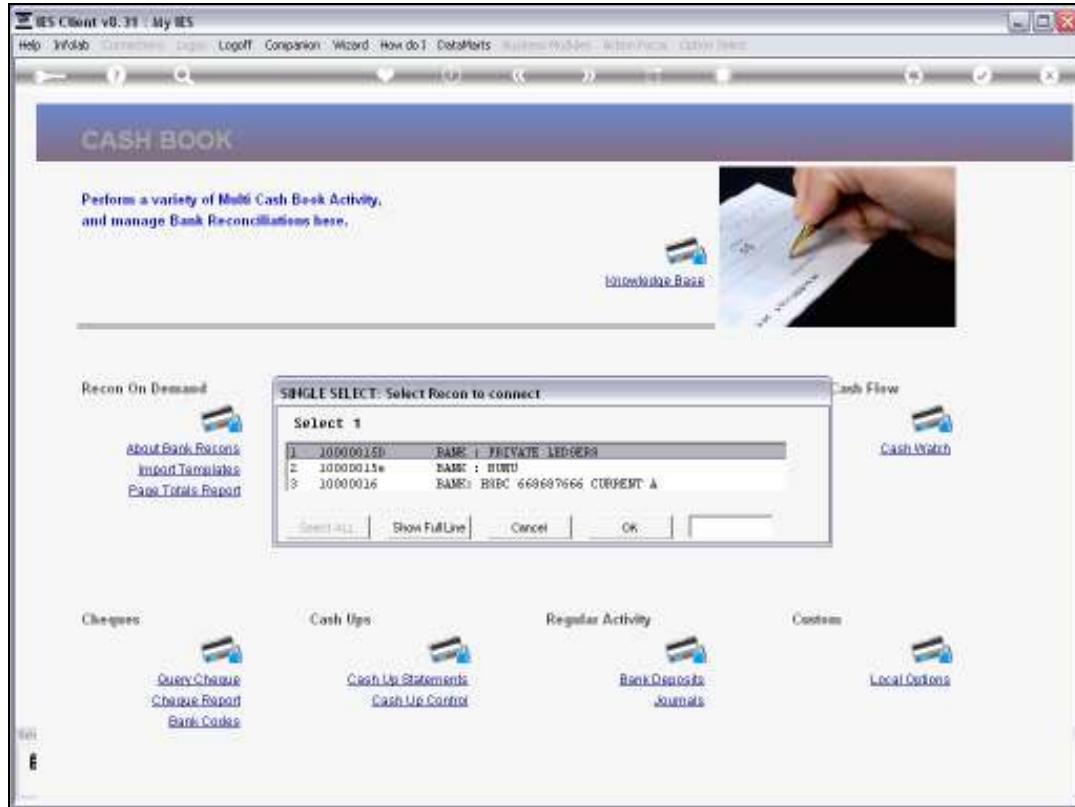

Slide 1

Slide notes: Immediately after creating a new Recon Master, and before using it, we may still link GL Accounts and change the 1st Recon Period.

Slide 2

Slide notes:

Slide 3

Slide notes:

Slide 4  
Slide notes: