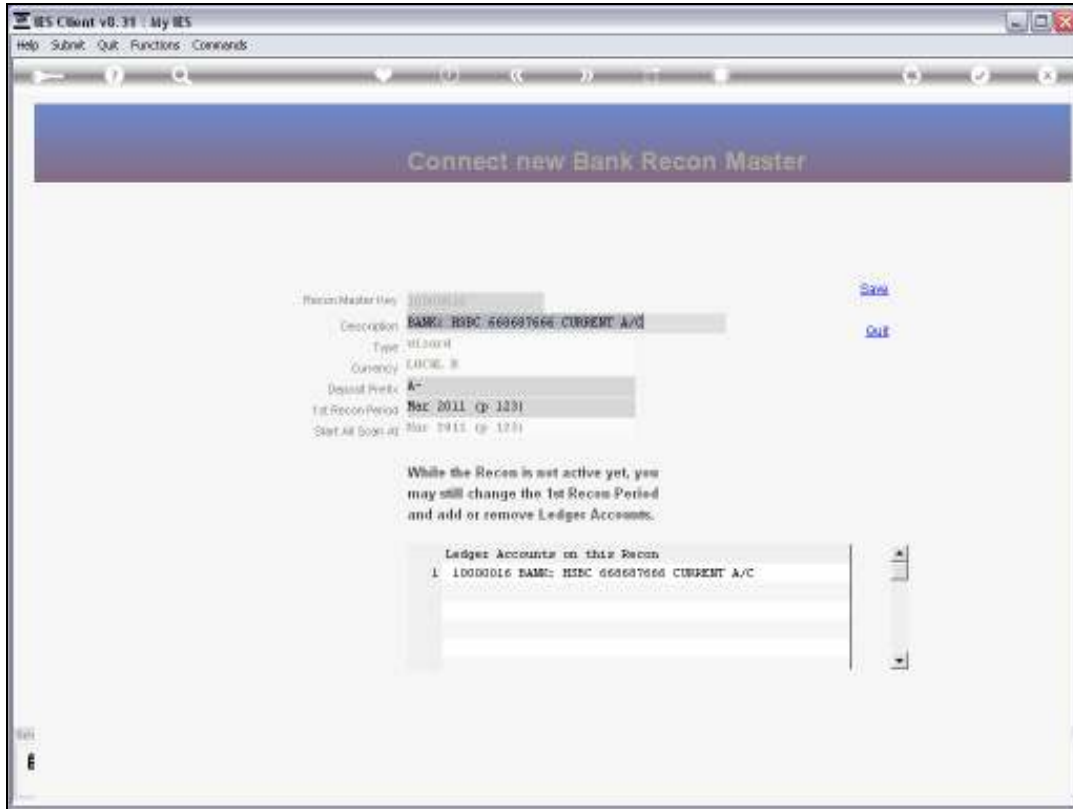

Slide 1

Slide notes: Immediately after creating a new Recon Master, and before using it, we may still link GL Accounts and change the 1st Recon Period.

Slide 2

Slide notes:

Slide 3

Slide notes:

Slide 4  
Slide notes: