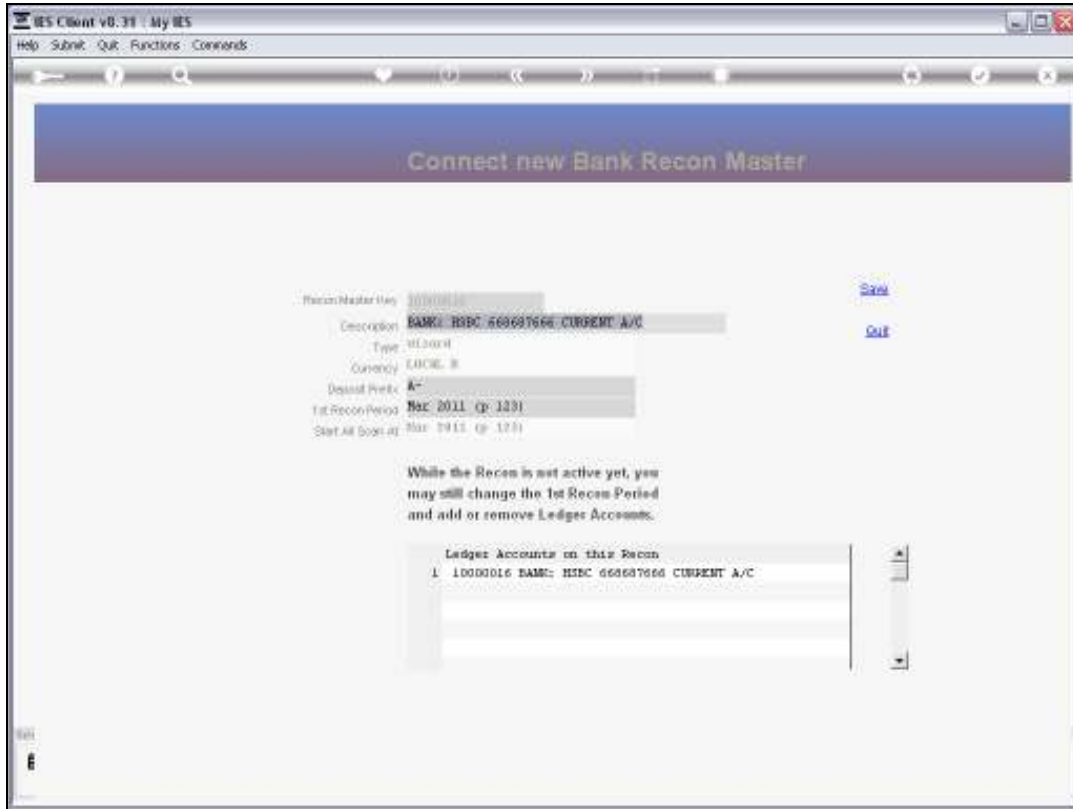

Slide 7
Slide notes: