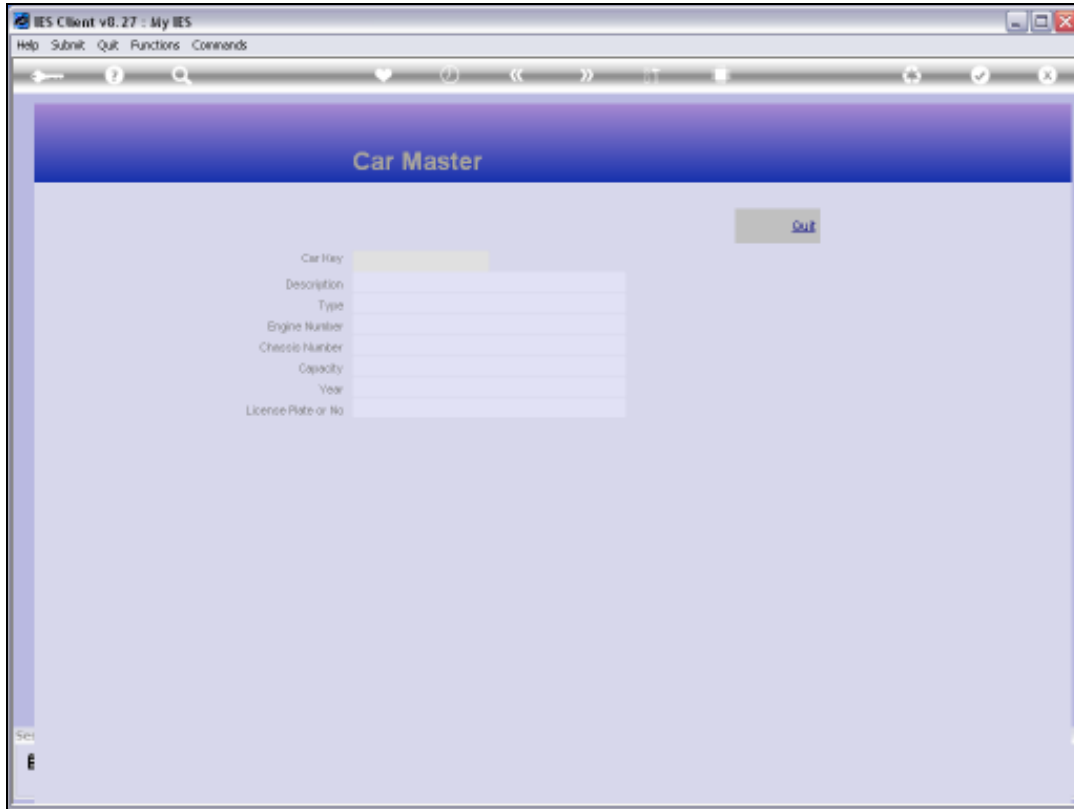

Slide 1

Slide notes: From the Master Enquiries Menu, we have an option to enquire on the CARS register.

Slide 2  
Slide notes:

Slide 3  
Slide notes:

Slide 4  
Slide notes:

Slide 5

Slide notes:

Slide 6  
Slide notes:

### Slide 8

Slide notes: With access to this enquiry option, we can query the detail of any vehicle on the Car Master.

Slide 9  
Slide notes:

Slide 10  
Slide notes: