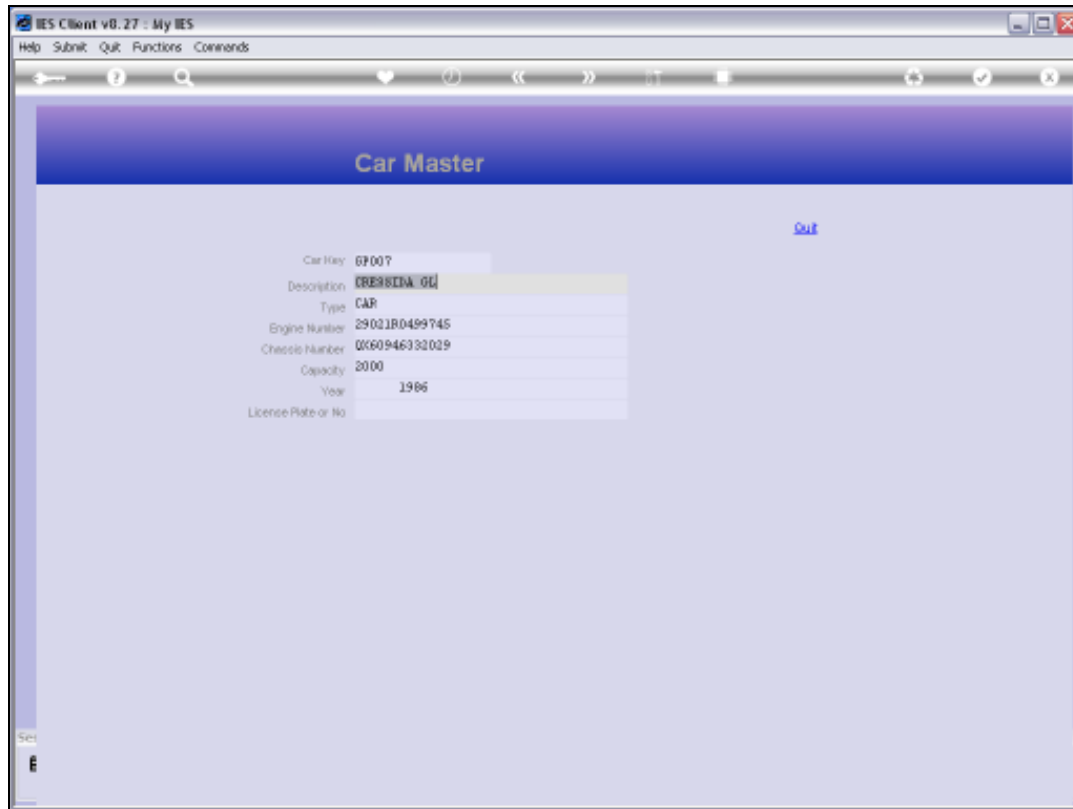

Slide 1

Slide notes: From the Master Enquiries Menu, we have an option to enquire on the CARS register.

Slide 2  
Slide notes:

Slide 3  
Slide notes:

Slide 4  
Slide notes:

Slide 5

Slide notes:

Slide 6  
Slide notes:

### Slide 8

Slide notes: With access to this enquiry option, we can query the detail of any vehicle on the Car Master.

Slide 9  
Slide notes:

Slide 10  
Slide notes: