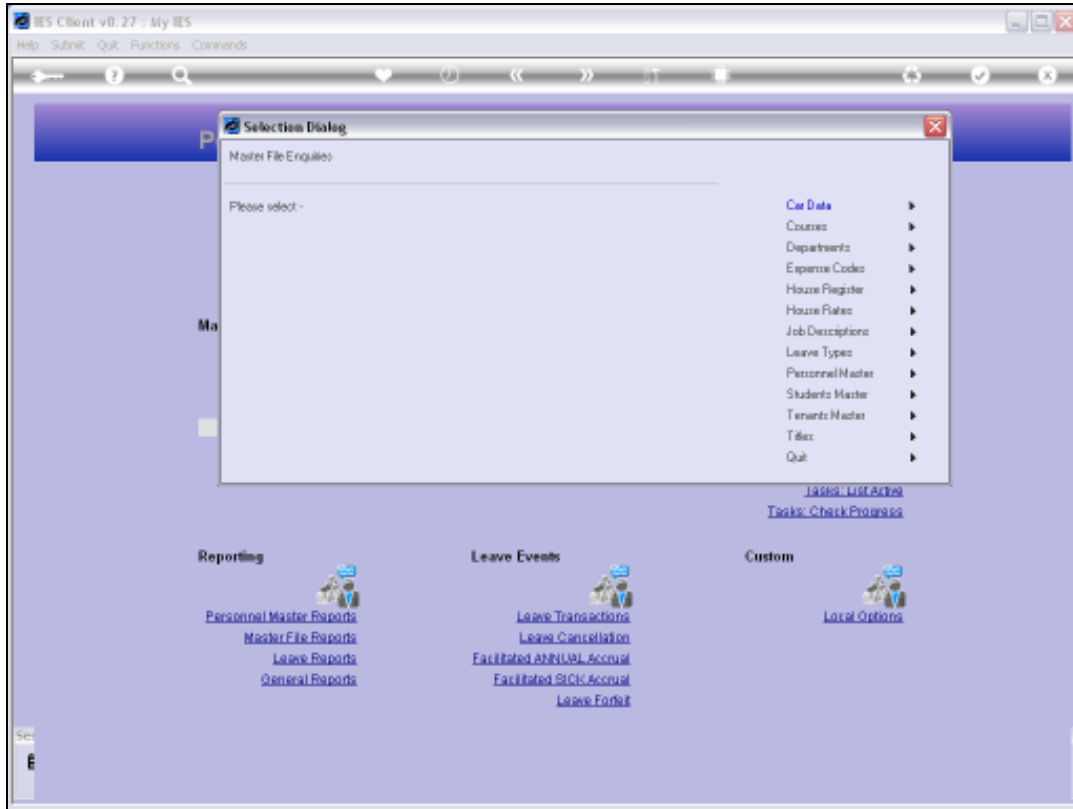

Slide 1

Slide notes: From the Master Enquiries Menu, we have an option to enquire on the CARS register.

Slide 2  
Slide notes:

Slide 3  
Slide notes:

Slide 4  
Slide notes:

Slide 5

Slide notes:

Slide 6  
Slide notes:

### Slide 8

Slide notes: With access to this enquiry option, we can query the detail of any vehicle on the Car Master.

Slide 9  
Slide notes:

Slide 10  
Slide notes: