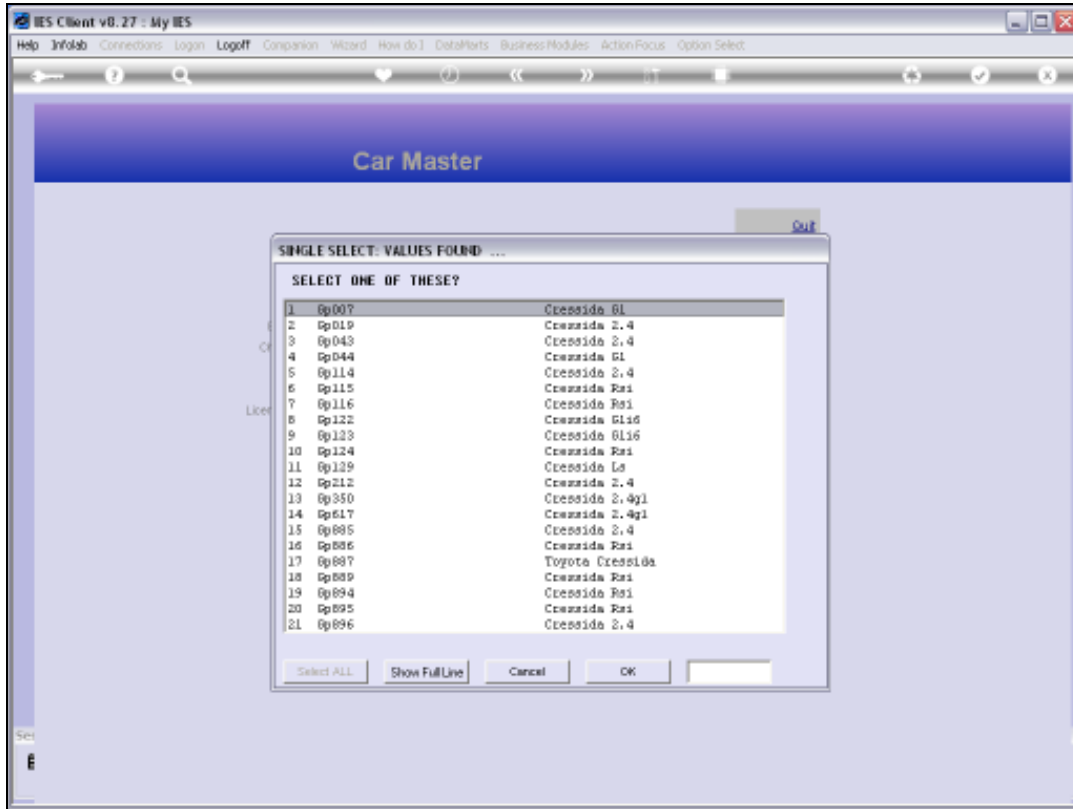

Slide 1

Slide notes: From the Master Enquiries Menu, we have an option to enquire on the CARS register.

Slide 2  
Slide notes:

Slide 3  
Slide notes:

Slide 4  
Slide notes:

Slide 5

Slide notes:

Slide 6  
Slide notes:

### Slide 8

Slide notes: With access to this enquiry option, we can query the detail of any vehicle on the Car Master.

Slide 9  
Slide notes:

Slide 10  
Slide notes: