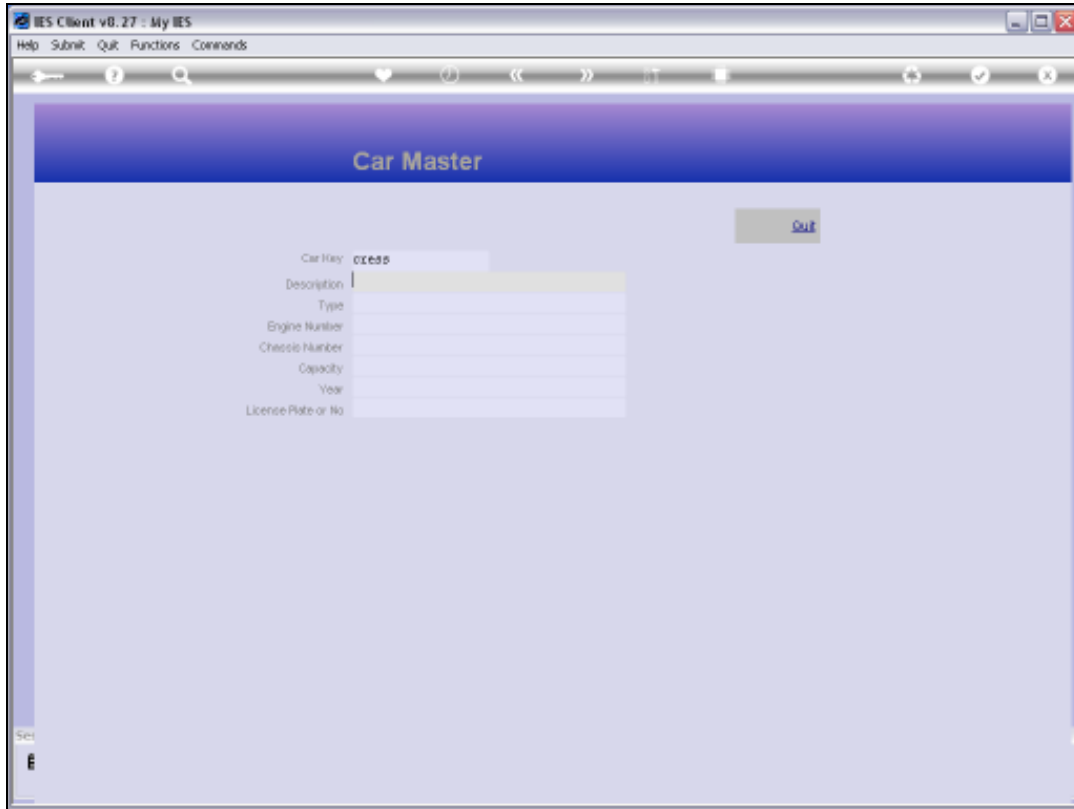

Slide 1

Slide notes: From the Master Enquiries Menu, we have an option to enquire on the CARS register.

Slide 2  
Slide notes:

Slide 3  
Slide notes:

Slide 4  
Slide notes:

Slide 5

Slide notes:

Slide 6  
Slide notes:

### Slide 8

Slide notes: With access to this enquiry option, we can query the detail of any vehicle on the Car Master.

Slide 9  
Slide notes:

Slide 10  
Slide notes: