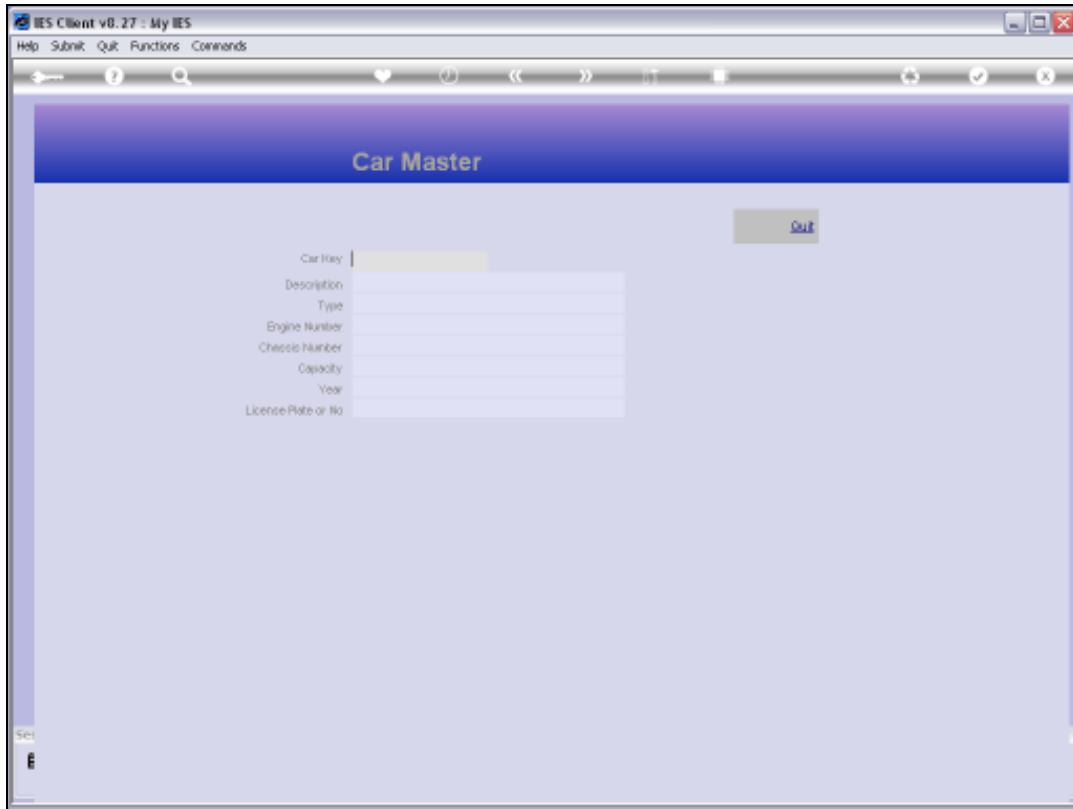

Slide 1

Slide notes: From the Master Enquiries Menu, we have an option to enquire on the CARS register.

Slide 2  
Slide notes:

Slide 3  
Slide notes:

Slide 4  
Slide notes:

Slide 5

Slide notes:

Slide 6  
Slide notes:

### Slide 8

Slide notes: With access to this enquiry option, we can query the detail of any vehicle on the Car Master.

Slide 9  
Slide notes:

Slide 10  
Slide notes: