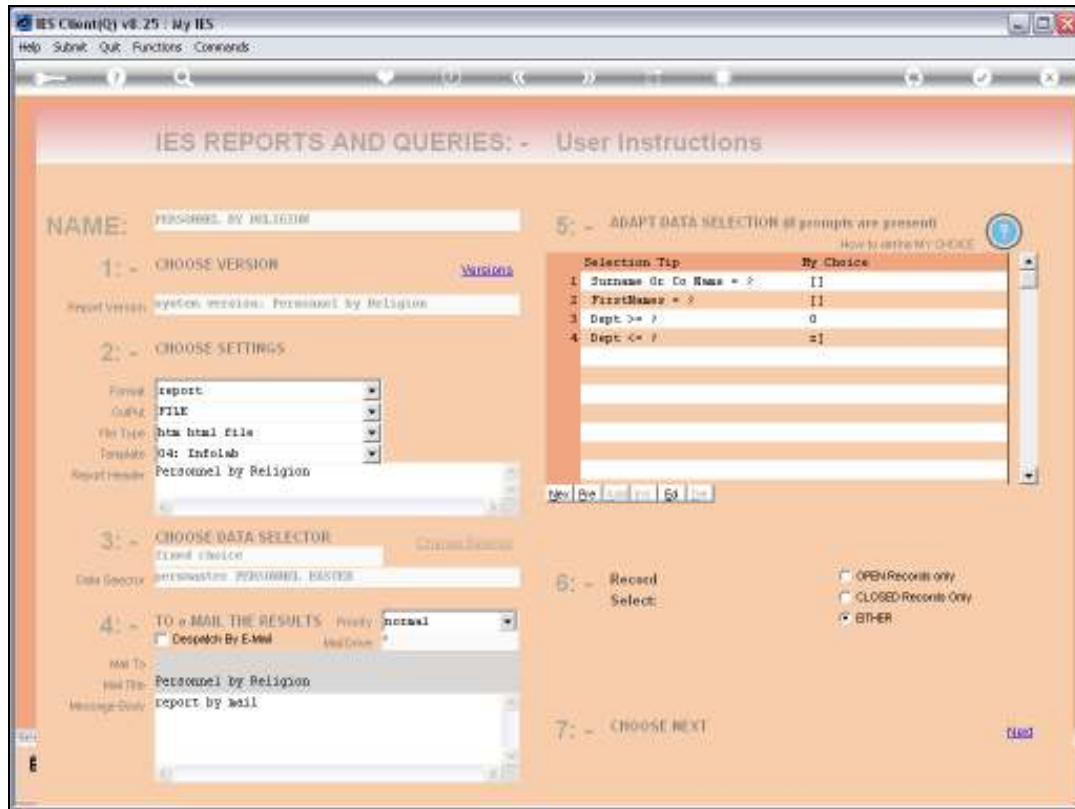

Slide 5
Slide notes: