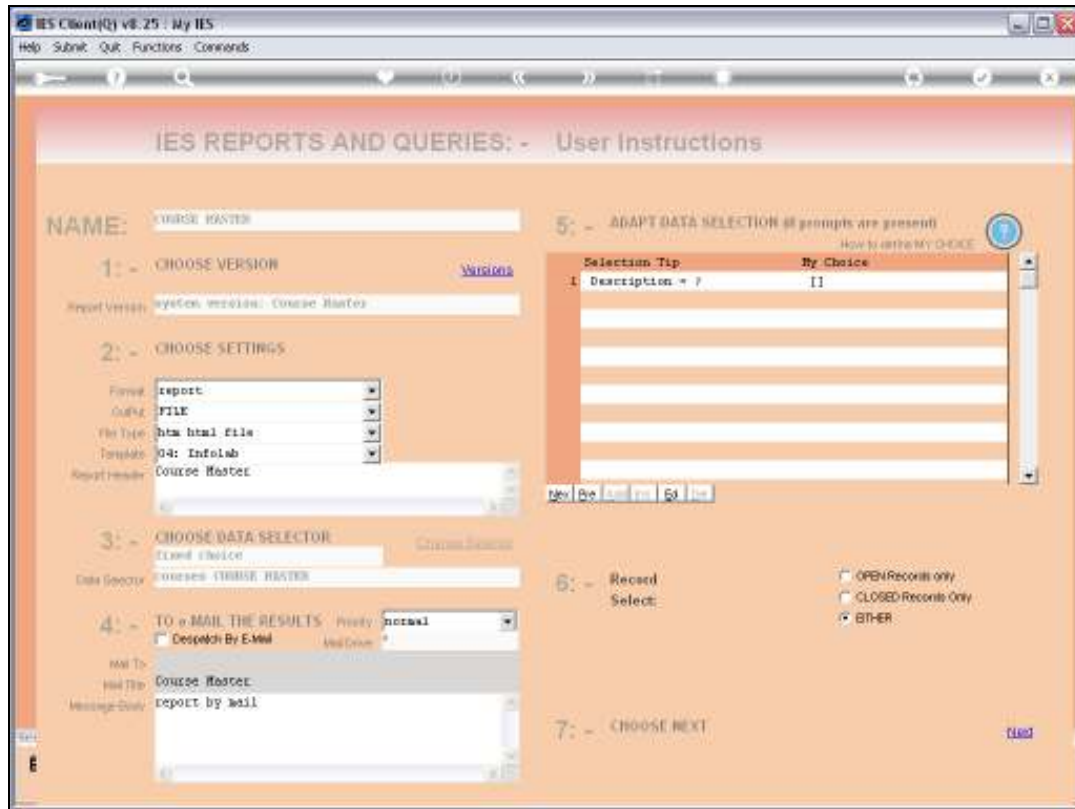

Slide 4
Slide notes: