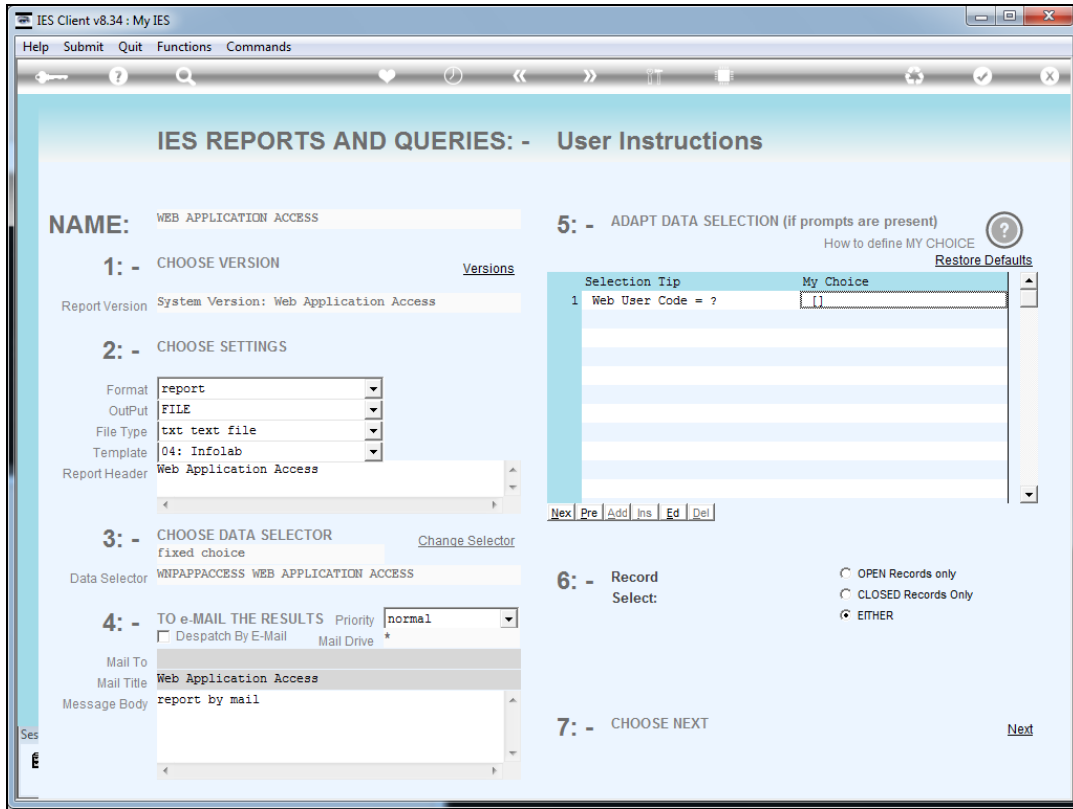

Slide 4
Slide notes: