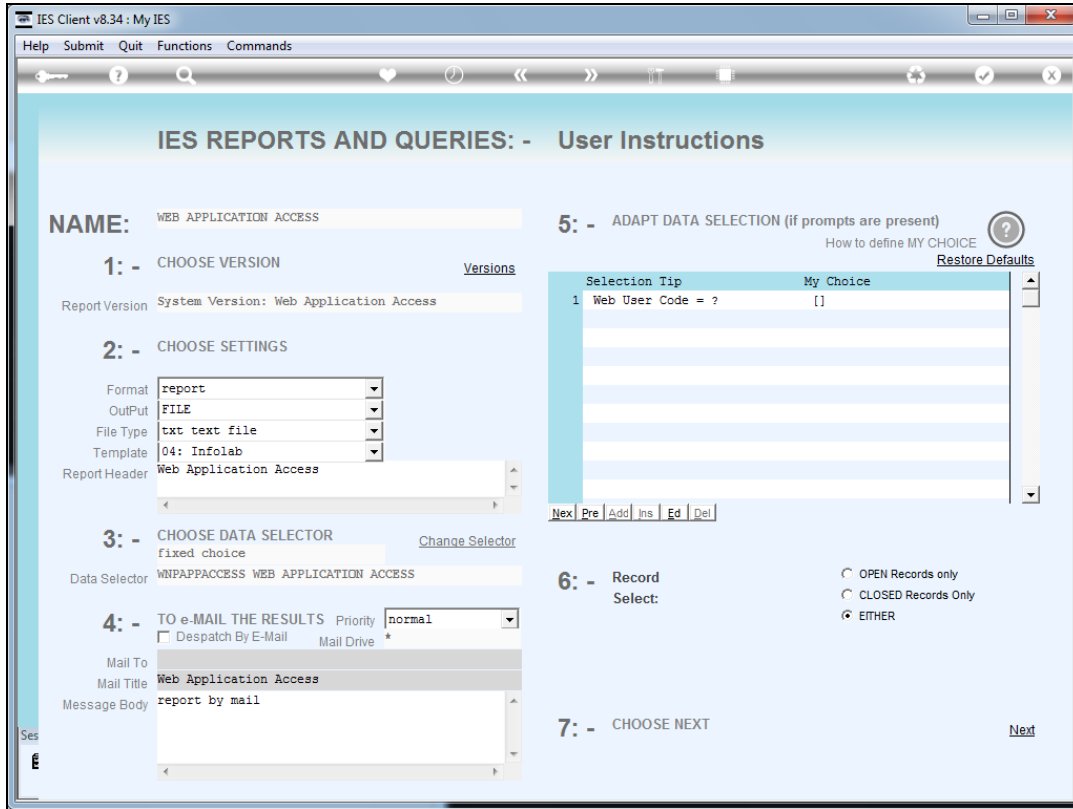

Slide 1

Slide notes: A standard Access Report will reveal User access to iesMobile Application Pages.

Slide 2  
Slide notes:

IES Client v8.34 : My IES

Help Submit Quit Functions Commands

IES REPORTS AND QUERIES: - User Instructions

**NAME:** WEB APPLICATION ACCESS

**1: - CHOOSE VERSION** [Versions](#)

Report Version: System Version: Web Application Access

**2: - CHOOSE SETTINGS**

Format: report  
 OutPut: FILE  
 File Type: txt text file  
 Template: 04: Infolab  
 ReportHeader: Web Application Access