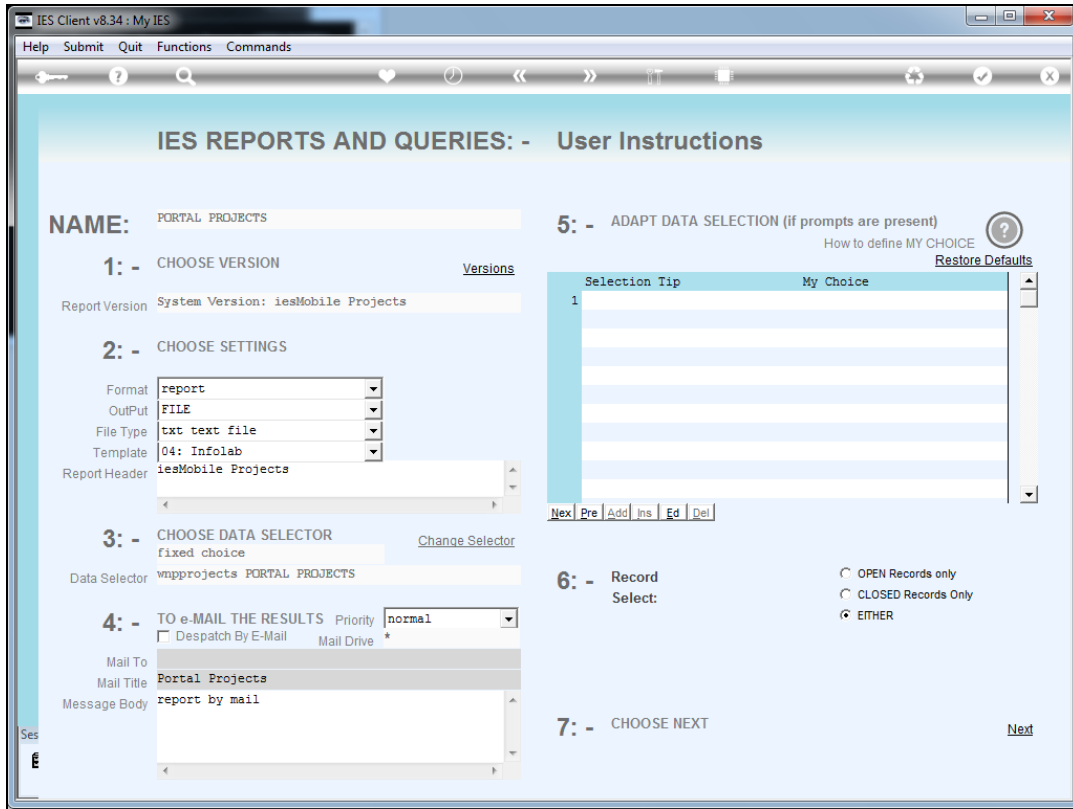

Slide 1

Slide notes: The Project Report will list Projects that have been defined in this system, in all Datamarts.

Slide 2  
Slide notes:

Slide 3  
Slide notes:

Slide 4

Slide notes: By default, a 'system' Project is available. Other Projects that we choose to define will be listed if present.