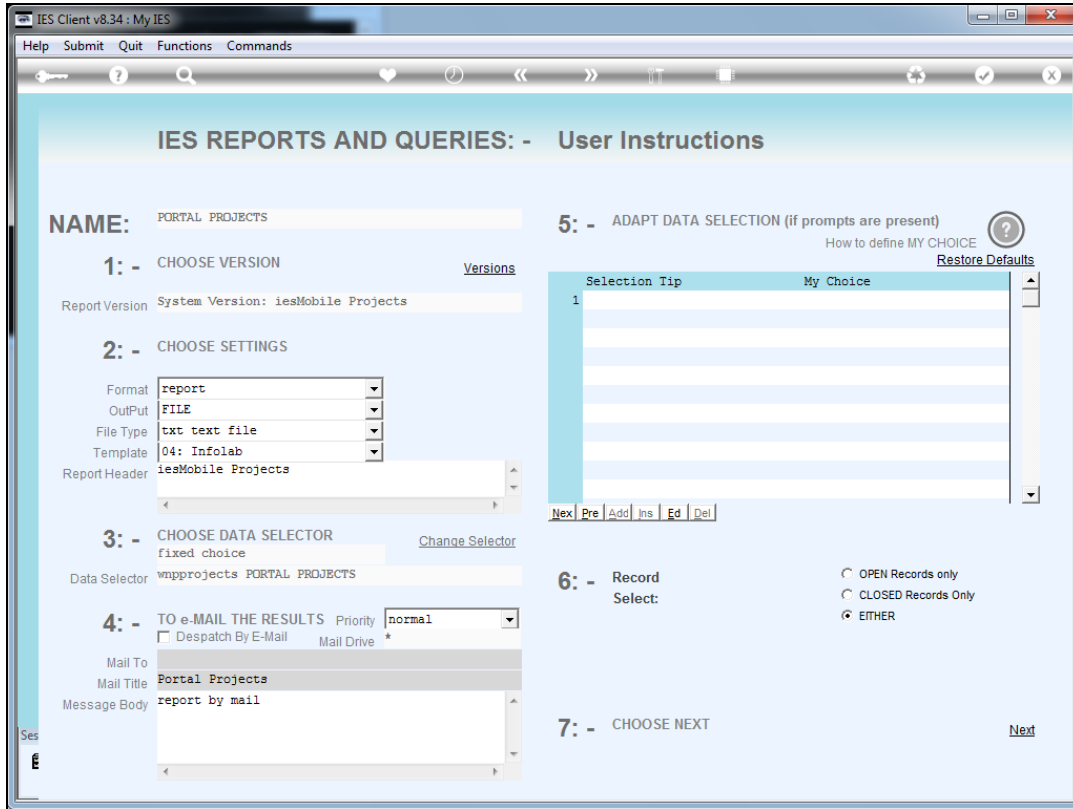

Slide 1

Slide notes: The Project Report will list Projects that have been defined in this system, in all Datamarts.

Slide 2  
Slide notes:

Slide 3  
Slide notes:

Slide 4

Slide notes: By default, a 'system' Project is available. Other Projects that we choose to define will be listed if present.